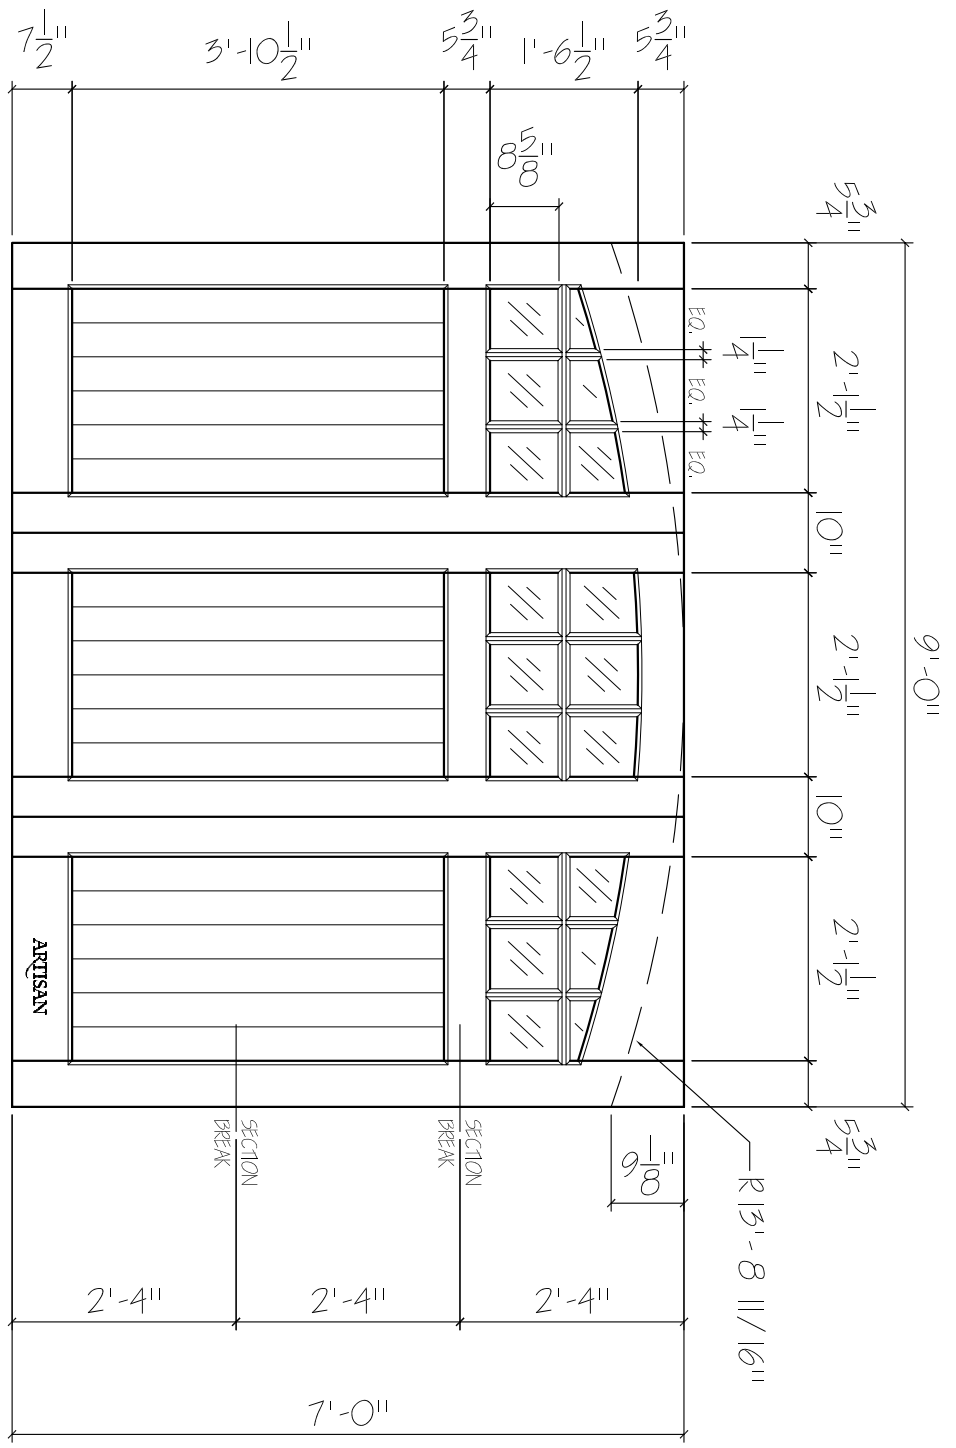

SY-TF-9x7-18L-AT-3BP
 FRONT ELEVATION, SYMPHONY
 SCALE: 1/2" = 1'-0"

SCALE: 1/4" = 1'-0"

01

ARTISAN
 CUSTOM DOORWORKS

975 Hemlock Rd., Morgantown, PA. 19543
 T - 888-913-9170 F - 888-913-9179

Dealer:	Drawing #:
Job Name:	Date:
Other:	Drawn By:
Approved By:	Ordered: