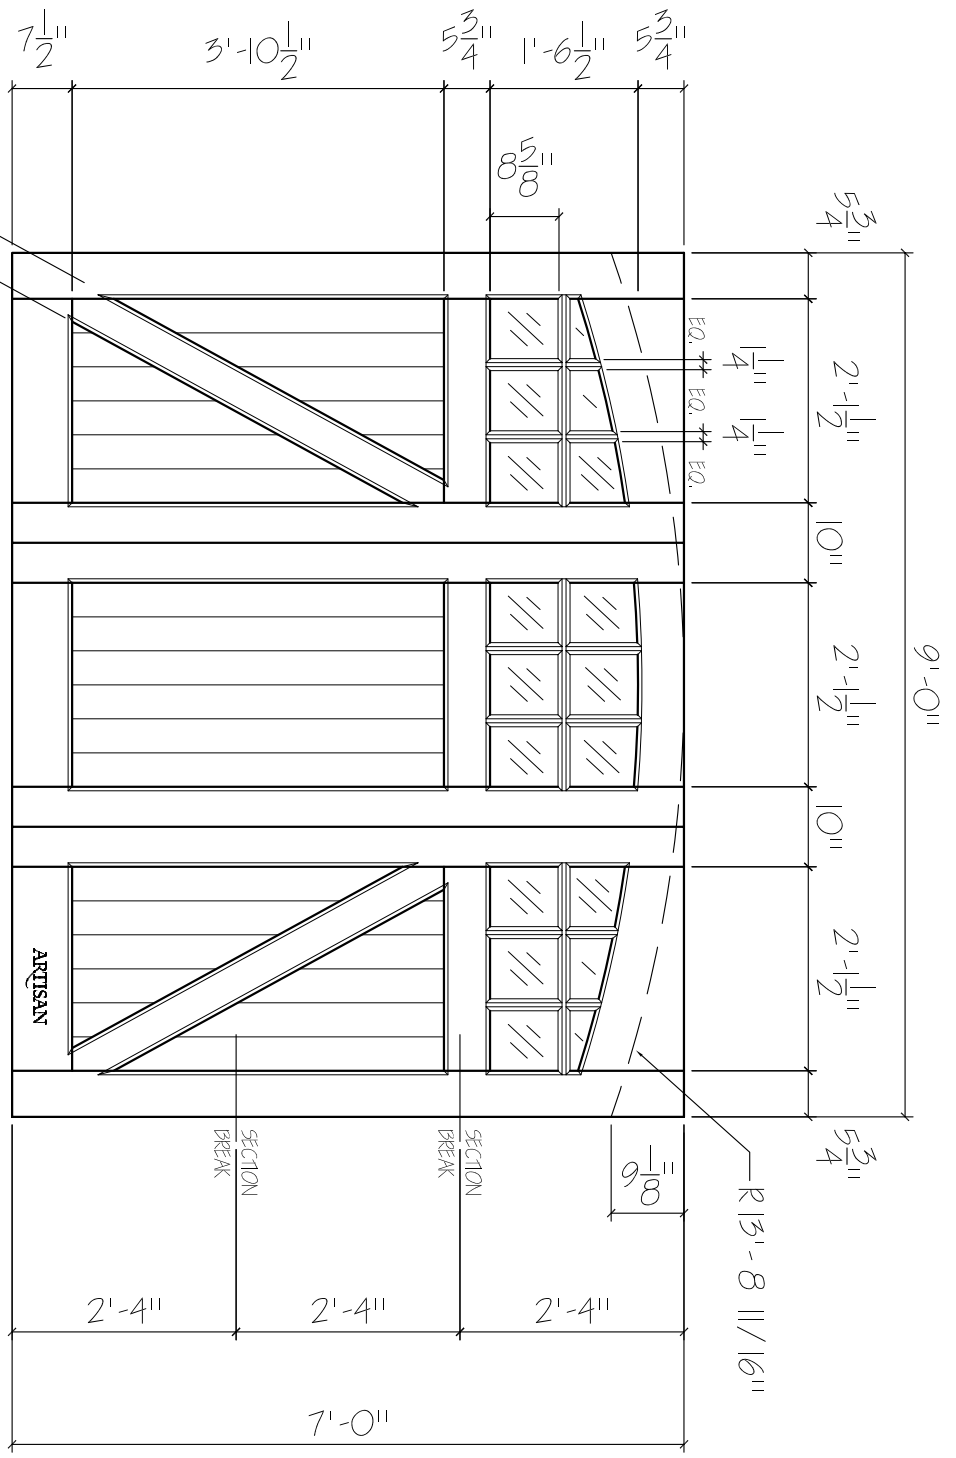

5Y-1F-9x7-18L-AT-ZB-3BP
 FRONT ELEVATION, SYMPHONY
 SCALE: 1/2" = 1'-0"

SCALE: 1/4" = 1'-0"

01

ARTISAN
 CUSTOM DOORWORKS

975 Hemlock Rd., Morgantown, PA. 19543
 T - 888-913-9170 F - 888-913-9179

Dealer:	Drawing #:
Job Name:	Date:
Other:	Drawn By:
Approved By:	Ordered: