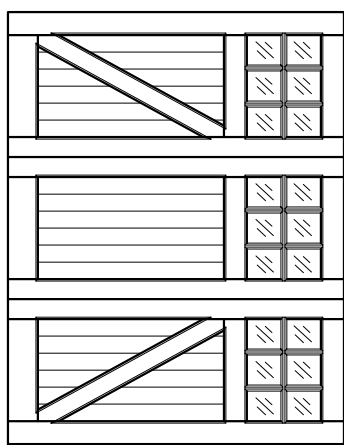

SY-TF-9x7-18L-ZB-3BP
 FRONT ELEVATION, SYMPHONY
 SCALE: 1/2" = 1'-0"

SCALE: 1/4" = 1'-0"

01

ARTISAN
 CUSTOM DOORWORKS

975 Hemlock Rd., Morgantown, PA. 19543
 T - 888-913-9170 F - 888-913-9179

Dealer:	Drawing #:
Job Name:	Date:
Other:	Drawn By:
Approved By:	Ordered: