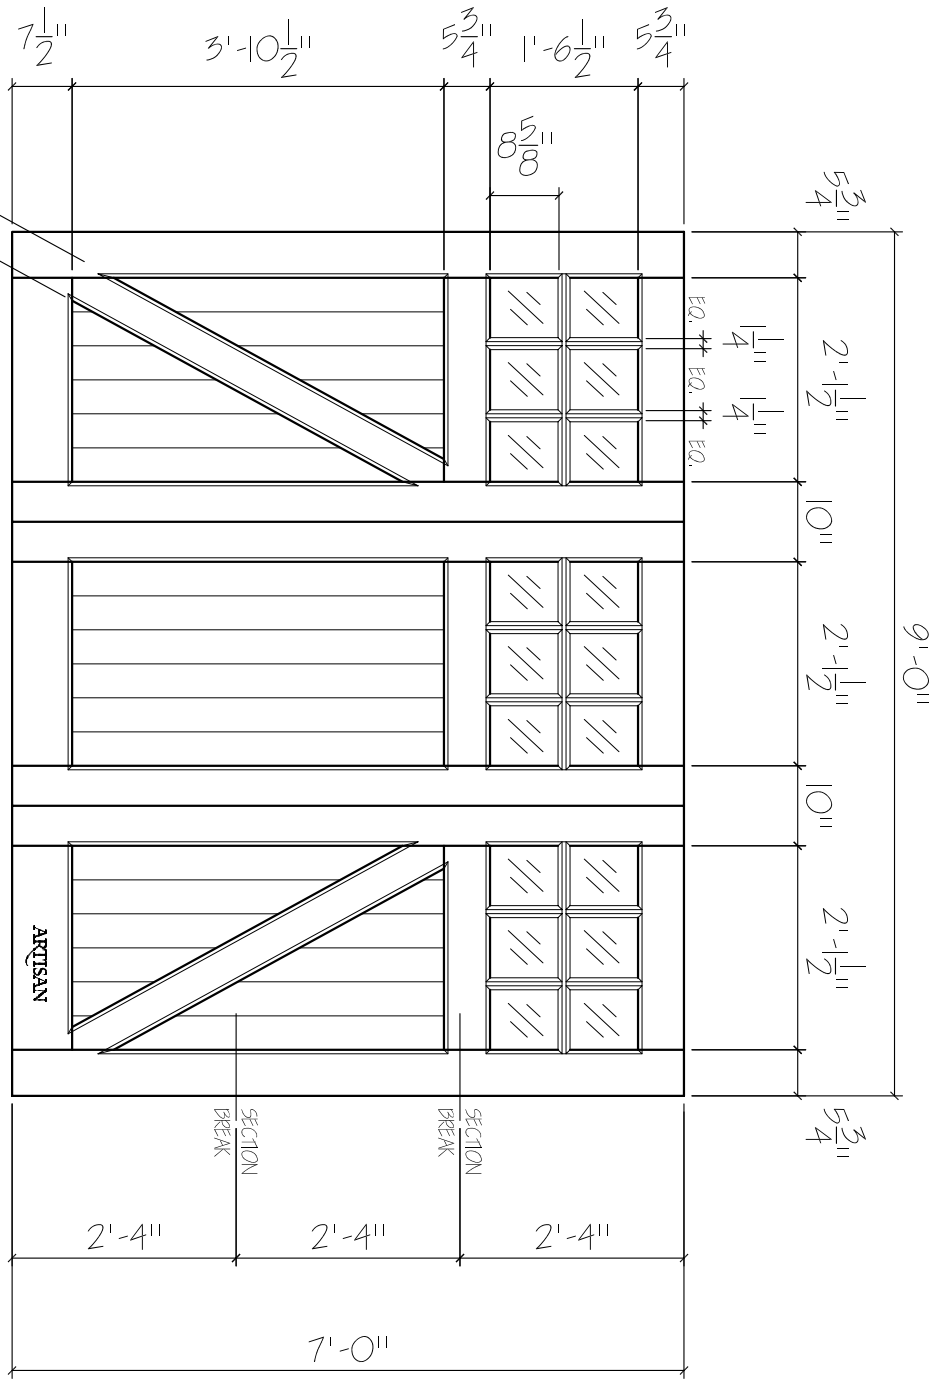

SY-TF-9x7-18L-ZB-3BP
 FRONT ELEVATION, SYMPHONY
 SCALE: 1/2" = 1'-0"

SCALE: 1/4" = 1'-0"

01

ARTISAN
 CUSTOM DOORWORKS

975 Hemlock Rd., Morgantown, PA. 19543
 T - 888-913-9170 F - 888-913-9179

Dealer:	Drawing #:
Job Name:	Date:
Other:	Drawn By:
Approved By:	Ordered: