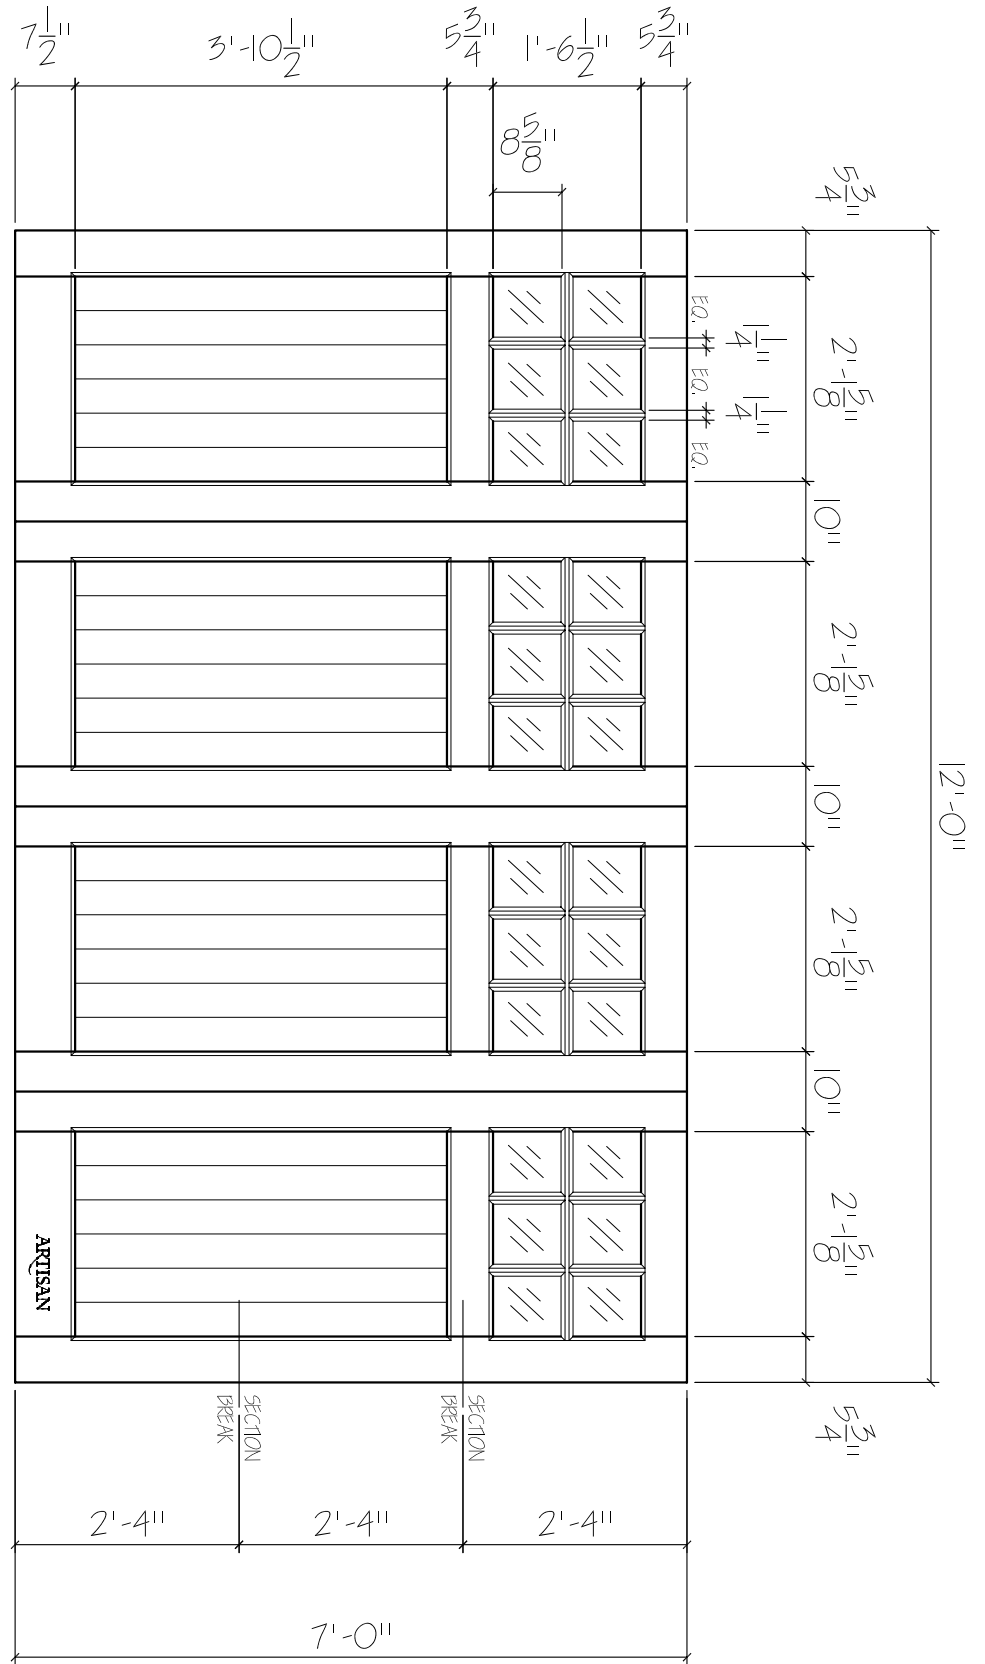

SY-BF-12x7-24L-4BP
 FRONT ELEVATION, SYMPHONY
 SCALE: 1/2" = 1'-0"

SCALE: 1/4" = 1'-0"

01

ARTISAN
 CUSTOM DOORWORKS

975 Hemlock Rd., Morgantown, PA. 19543
 T - 888-913-9170 F - 888-913-9179

Dealer:	Drawing #:
Job Name:	Date:
Other:	Drawn By:
Approved By:	Ordered: