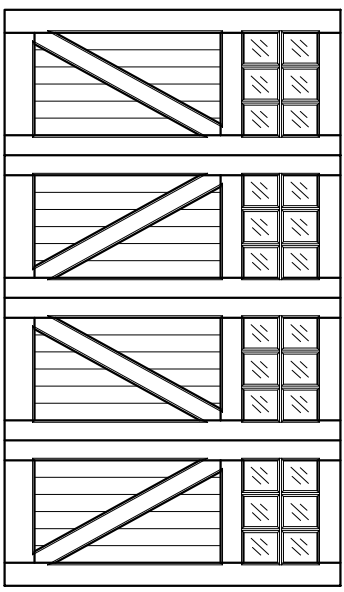

SY-BF-12x7-24L-ZB-4BP
 FRONT ELEVATION, SYMPHONY
 SCALE: 1/2" = 1'-0"

SCALE: 1/4" = 1'-0"

01

ARTISAN
 CUSTOM DOORWORKS

975 Hemlock Rd., Morgantown, PA. 19543
 T - 888-913-9170 F - 888-913-9179

Dealer:	Drawing #:
Job Name:	Date:
Other:	Drawn By:
Approved By:	Ordered: