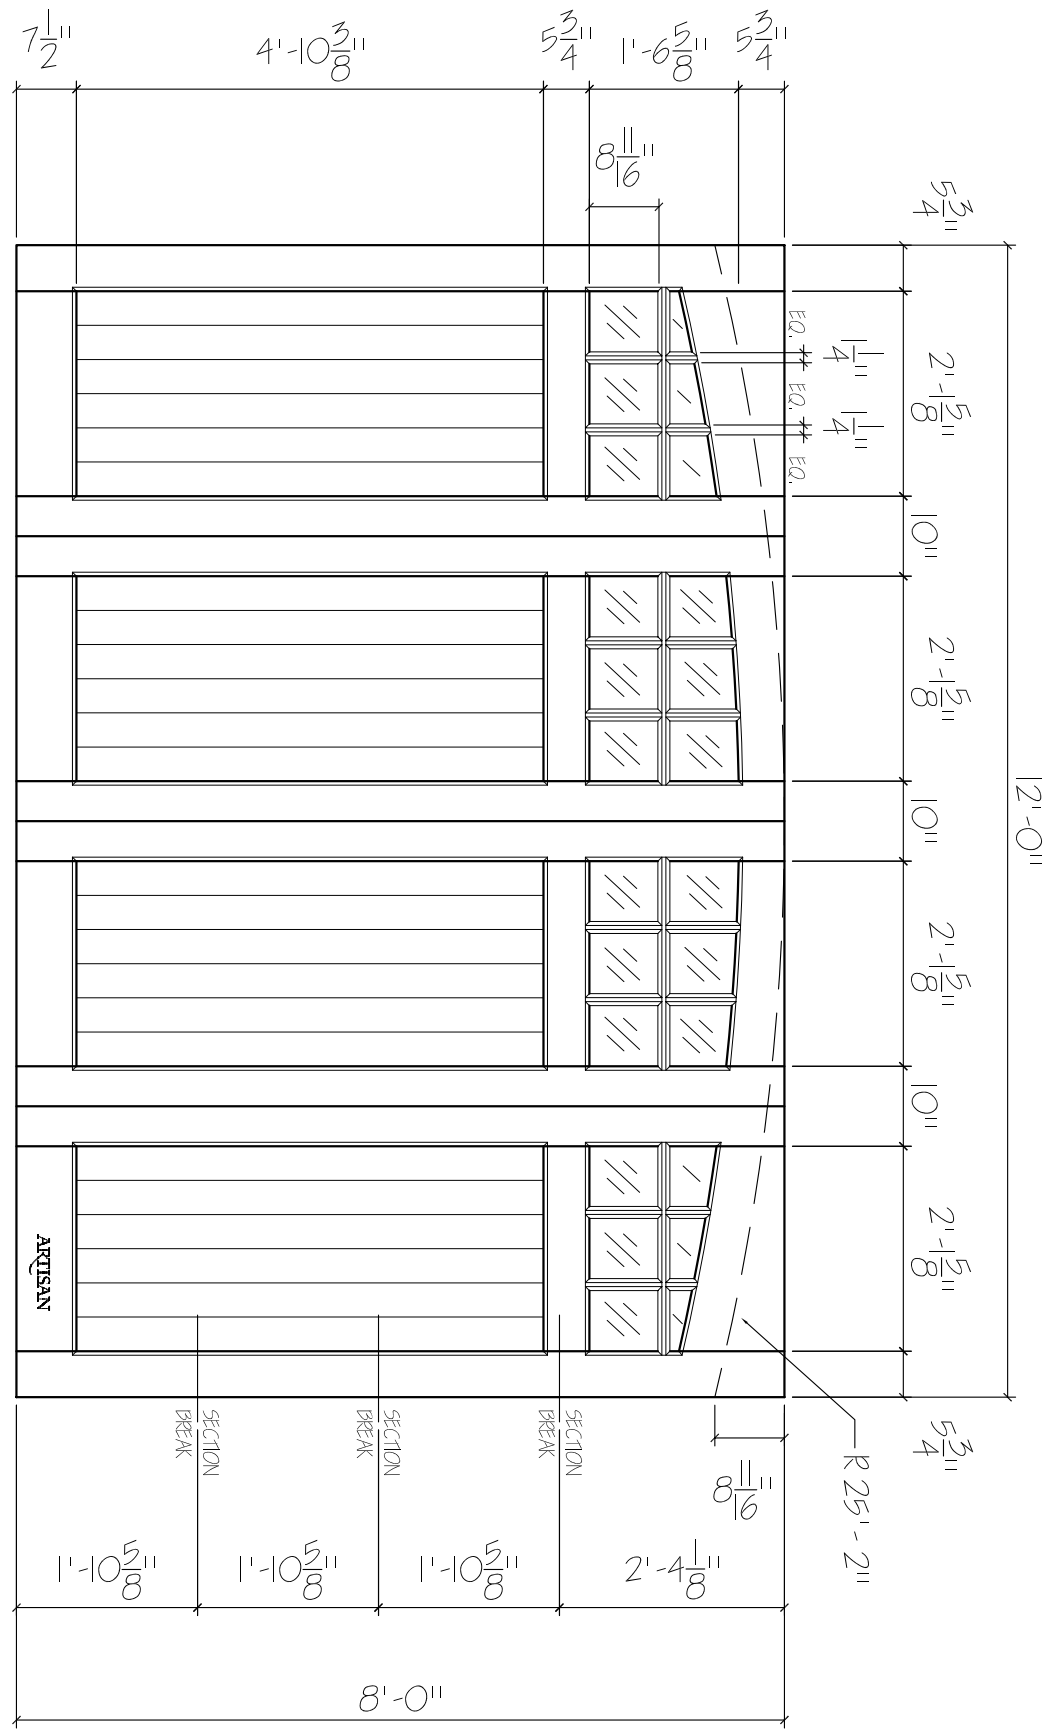

SY-BF-12x8-24L-AT-4BP
 FRONT ELEVATION, SYMPHONY
 SCALE: 1/2" = 1'-0"

SCALE: 1/4" = 1'-0"

01

ARTISAN
 CUSTOM DOORWORKS

975 Hemlock Rd., Morgantown, PA. 19543
 T - 888-913-9170 F - 888-913-9179

Dealer:	Drawing #:
Job Name:	Date:
Other:	Drawn By:
Approved By:	Ordered: