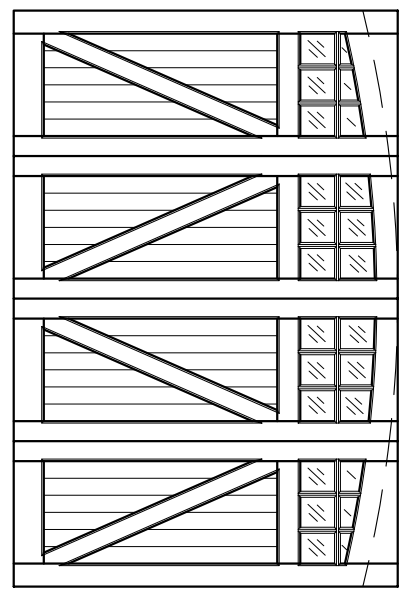

SY-BF-12x8-24L-AT-ZB-4BP
 FRONT ELEVATION, SYMPHONY
 SCALE: 1/2" = 1'-0"

01

ARTISAN
 CUSTOM DOORWORKS

975 Hemlock Rd., Morgantown, PA. 19543
 T - 888-913-9170 F - 888-913-9179

Dealer:	Drawing #:
Job Name:	Date:
Other:	Drawn By:
Approved By:	Ordered: