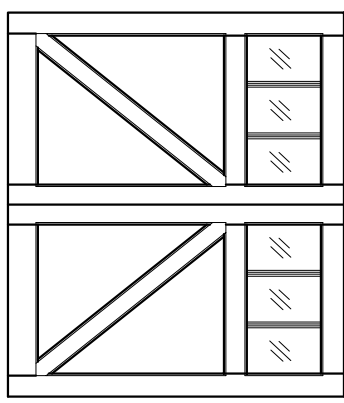

SY-SW-8X7-6L-ZB-2FP
 FRONT ELEVATION, SYMPHONY
 SCALE: 1/2" = 1'-0"

SCALE: 1/4" = 1'-0"

01

ARTISAN
 CUSTOM DOORWORKS

975 Hemlock Rd., Morgantown, PA. 19543
 T - 888-913-9170 F - 888-913-9179

Dealer:	Drawing #:
Job Name:	Date:
Other:	Drawn By:
Approved By:	Ordered: