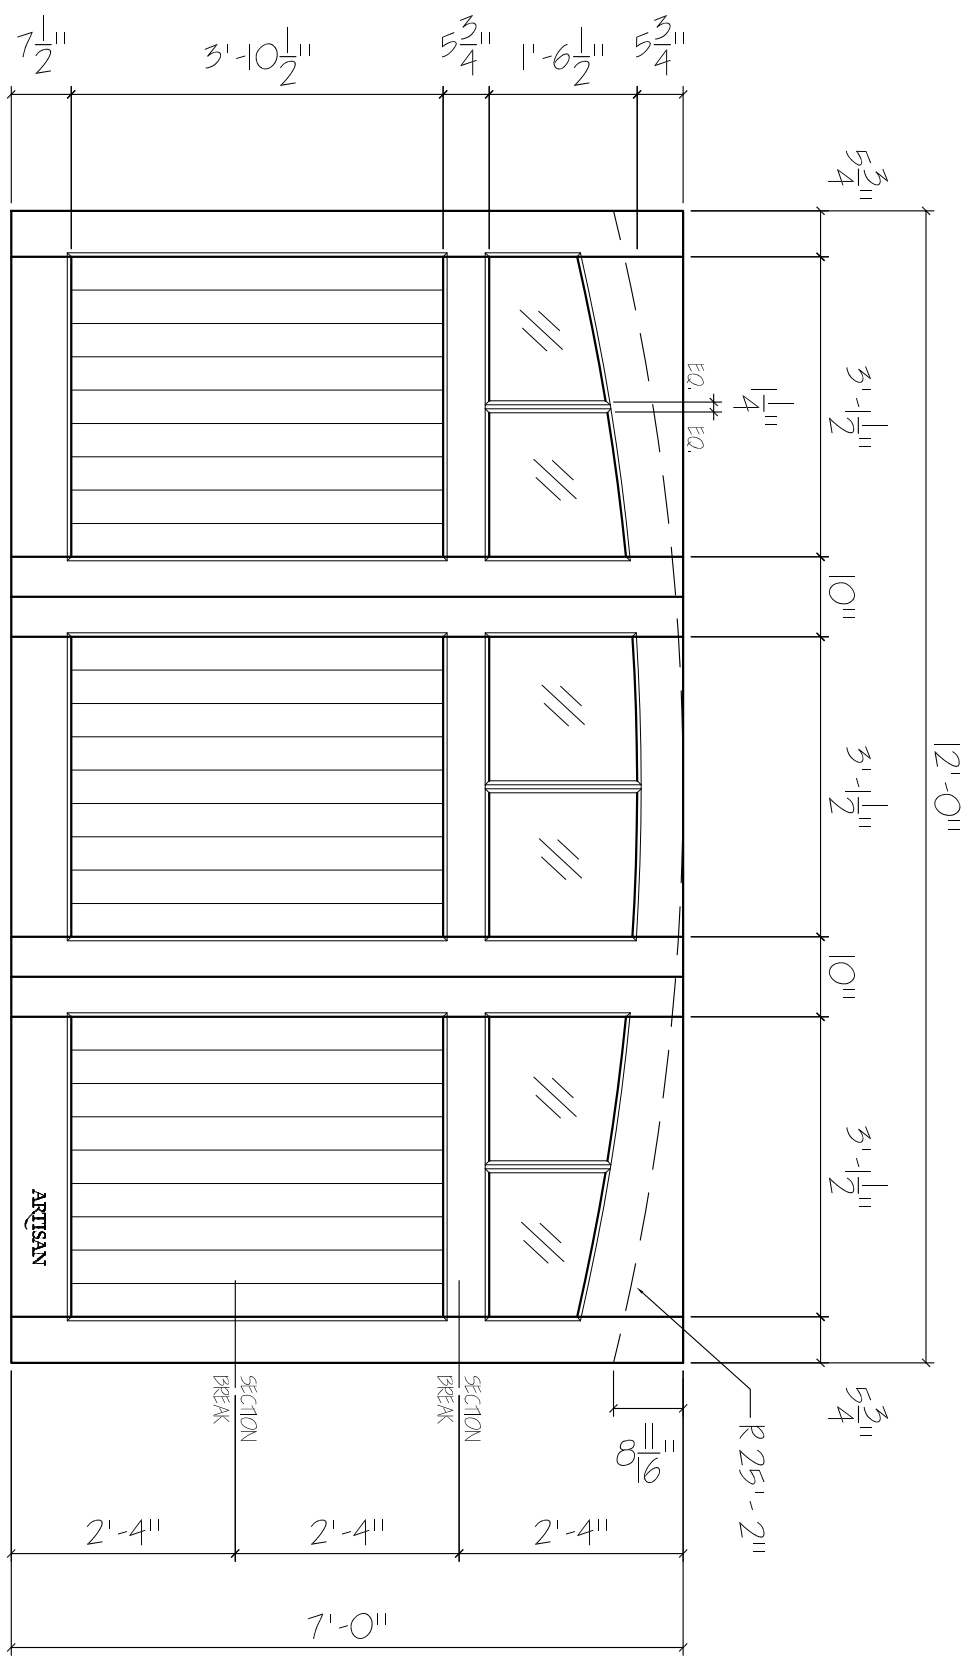

SY-TF-12X7-6L-AT-3BP  
 FRONT ELEVATION, SYMPHONY  
 SCALE: 1/2" = 1'-0"

SCALE: 1/4" = 1'-0"

01	ARTISAN	Dealer:	Drawing #:
	CUSTOM DOORWORKS	Job Name:	Date:
	975 Hemlock Rd., Morgantown, PA. 19543	Other:	Drawn By:
	T - 888-913-9170 F - 888-913-9179	Approved By:	Ordered: