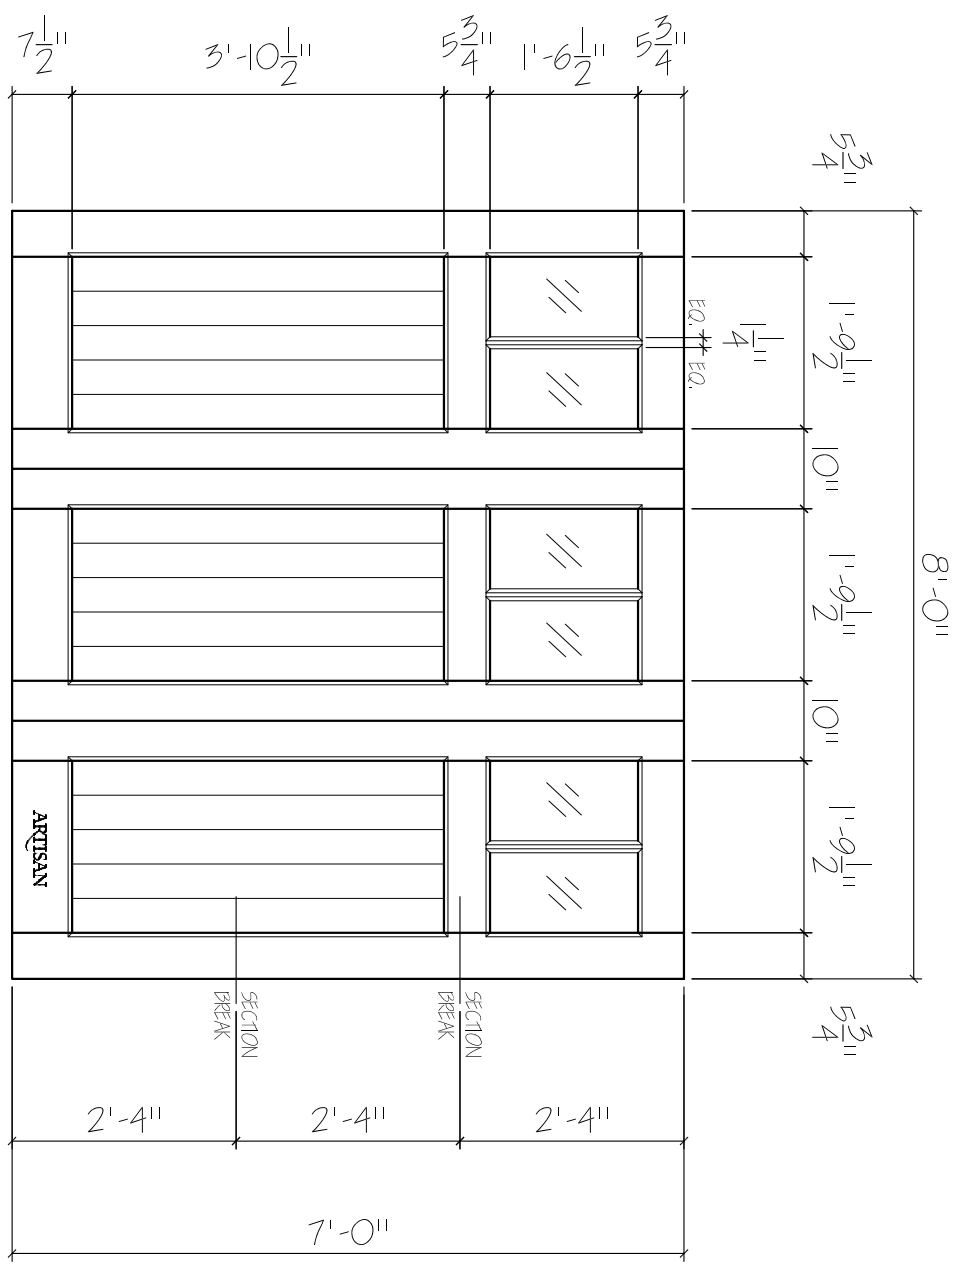

SY-TF-8x7-6L-3BP
 FRONT ELEVATION, SYMPHONY
 SCALE: 1/2" = 1'-0"

SCALE: 1/4" = 1'-0"

01

ARTISAN
 CUSTOM DOORWORKS

975 Hemlock Rd., Morgantown, PA. 19543
 T - 888-913-9170 F - 888-913-9179

Dealer:	Drawing #:
Job Name:	Date:
Other:	Drawn By:
Approved By:	Ordered: