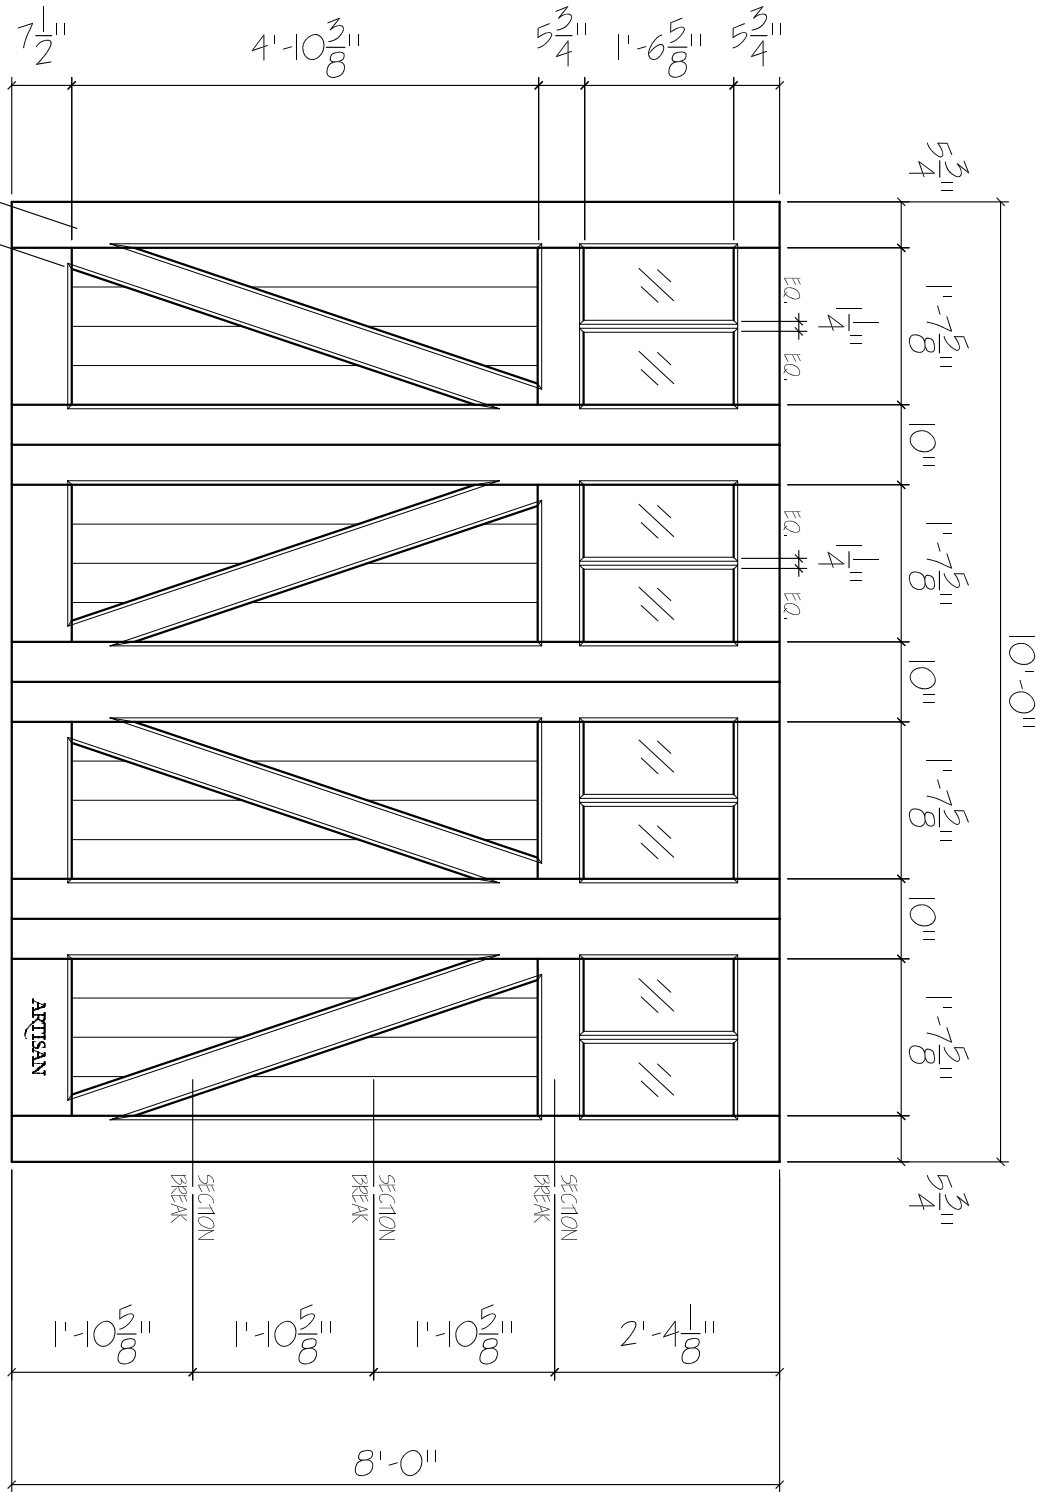

SY-BF-10X8-8L-XB-4BP
 FRONT ELEVATION, SYMPHONY

SCALE: 1/2" = 1'-0"

SCALE: 1/4" = 1'-0"

01

ARTISAN
 CUSTOM DOORWORKS

975 Hemlock Rd., Morgantown, PA. 19543
 T - 888-913-9170 F - 888-913-9179

Dealer:	Drawing #:
Job Name:	Date:
Other:	Drawn By:
Approved By:	Ordered: