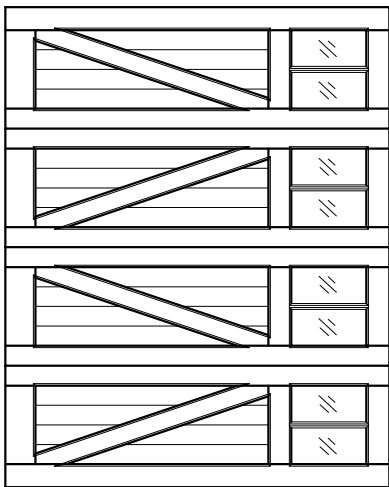

SY-BF-10X8-8L-XB-4BP
 FRONT ELEVATION, SYMPHONY

SCALE: 1/2" = 1'-0"

SCALE: 1/4" = 1'-0"

01

ARTISAN
 CUSTOM DOORWORKS

975 Hemlock Rd., Morgantown, PA. 19543
 T - 888-913-9170 F - 888-913-9179

Dealer:	Drawing #:
Job Name:	Date:
Other:	Drawn By:
Approved By:	Ordered: