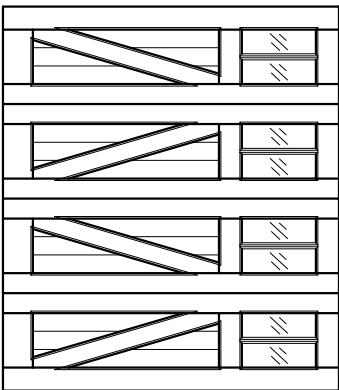

SY-BF-8x7-8L-ZB-4BP
 FRONT ELEVATION, SYMPHONY
 SCALE: 1/2" = 1'-0"

SCALE: 1/4" = 1'-0"

01

ARTISAN
 CUSTOM DOORWORKS

975 Hemlock Rd., Morgantown, PA. 19543
 T - 888-913-9170 F - 888-913-9179

Dealer:	Drawing #:
Job Name:	Date:
Other:	Drawn By:
Approved By:	Ordered: