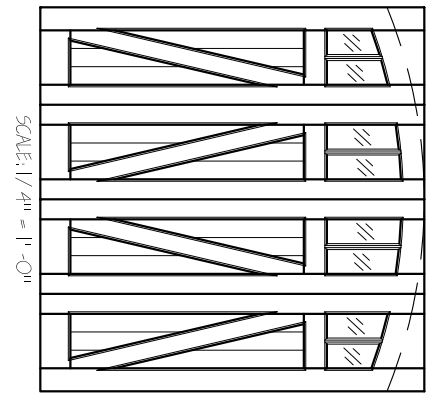

SY-BF-8X8-8L-AT-ZB-4BP
 FRONT ELEVATION, SYMPHONY
 SCALE: 1/2" = 1'-0"

SCALE: 1/4" = 1'-0"

Dealer:	Drawing #:
Job Name:	Date:
Other:	Drawn By:
Approved By:	Ordered:

ARTISAN
 CUSTOM DOORWORKS
 975 Hemlock Rd., Morgantown, PA. 19543
 T - 888-913-9170 F - 888-913-9179