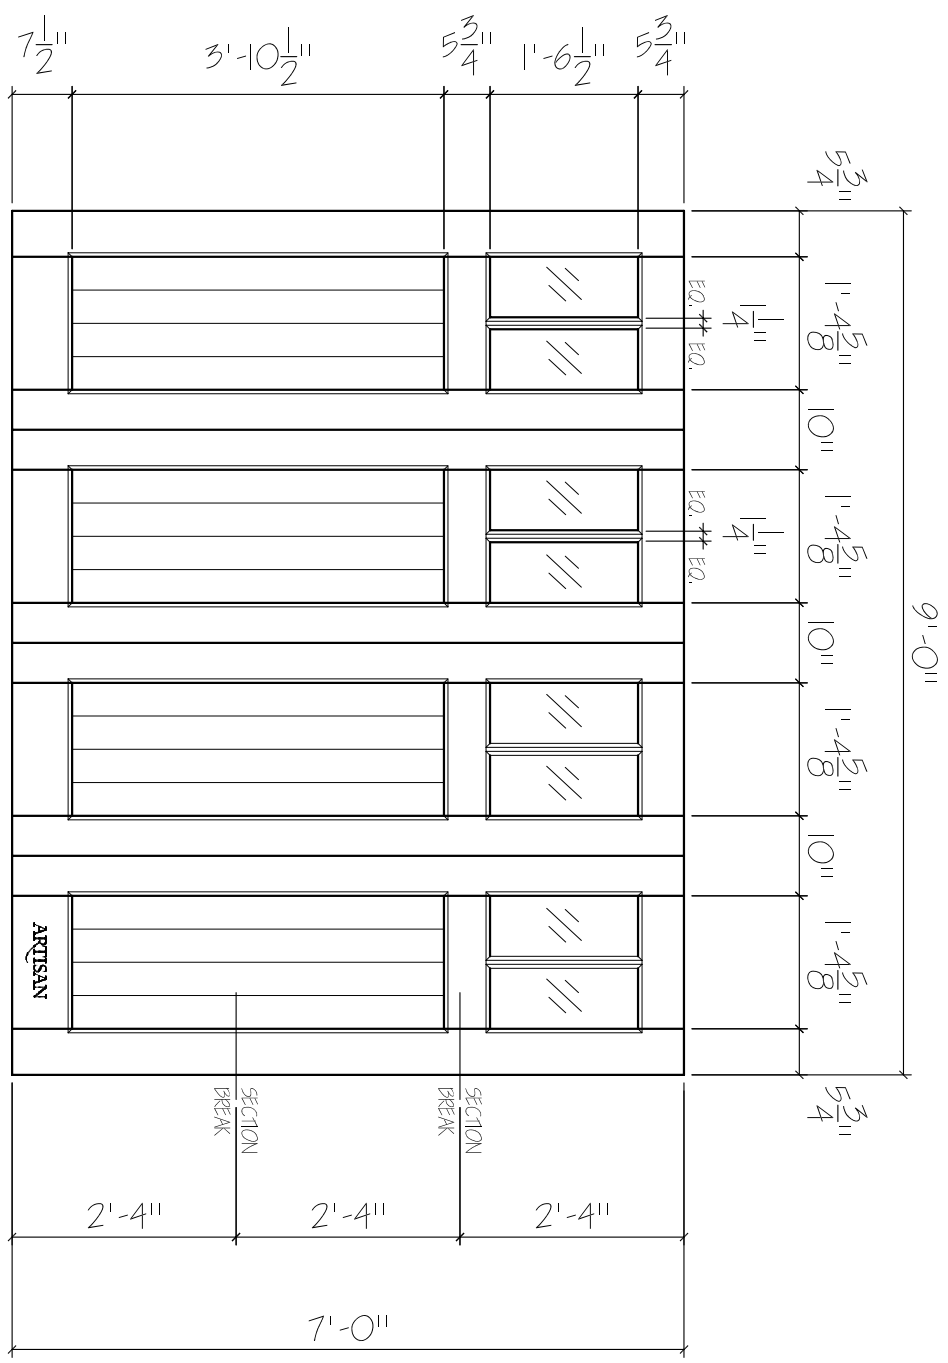

SY-BF-9x7-8L-43P
 FRONT ELEVATION, SYMPHONY
 SCALE: 1/2" = 1'-0"

SCALE: 1/4" = 1'-0"

01

ARTISAN
 CUSTOM DOORWORKS

975 Hemlock Rd., Morgantown, PA. 19543
 T - 888-913-9170 F - 888-913-9179

Dealer:	Drawing #:
Job Name:	Date:
Other:	Drawn By:
Approved By:	Ordered: