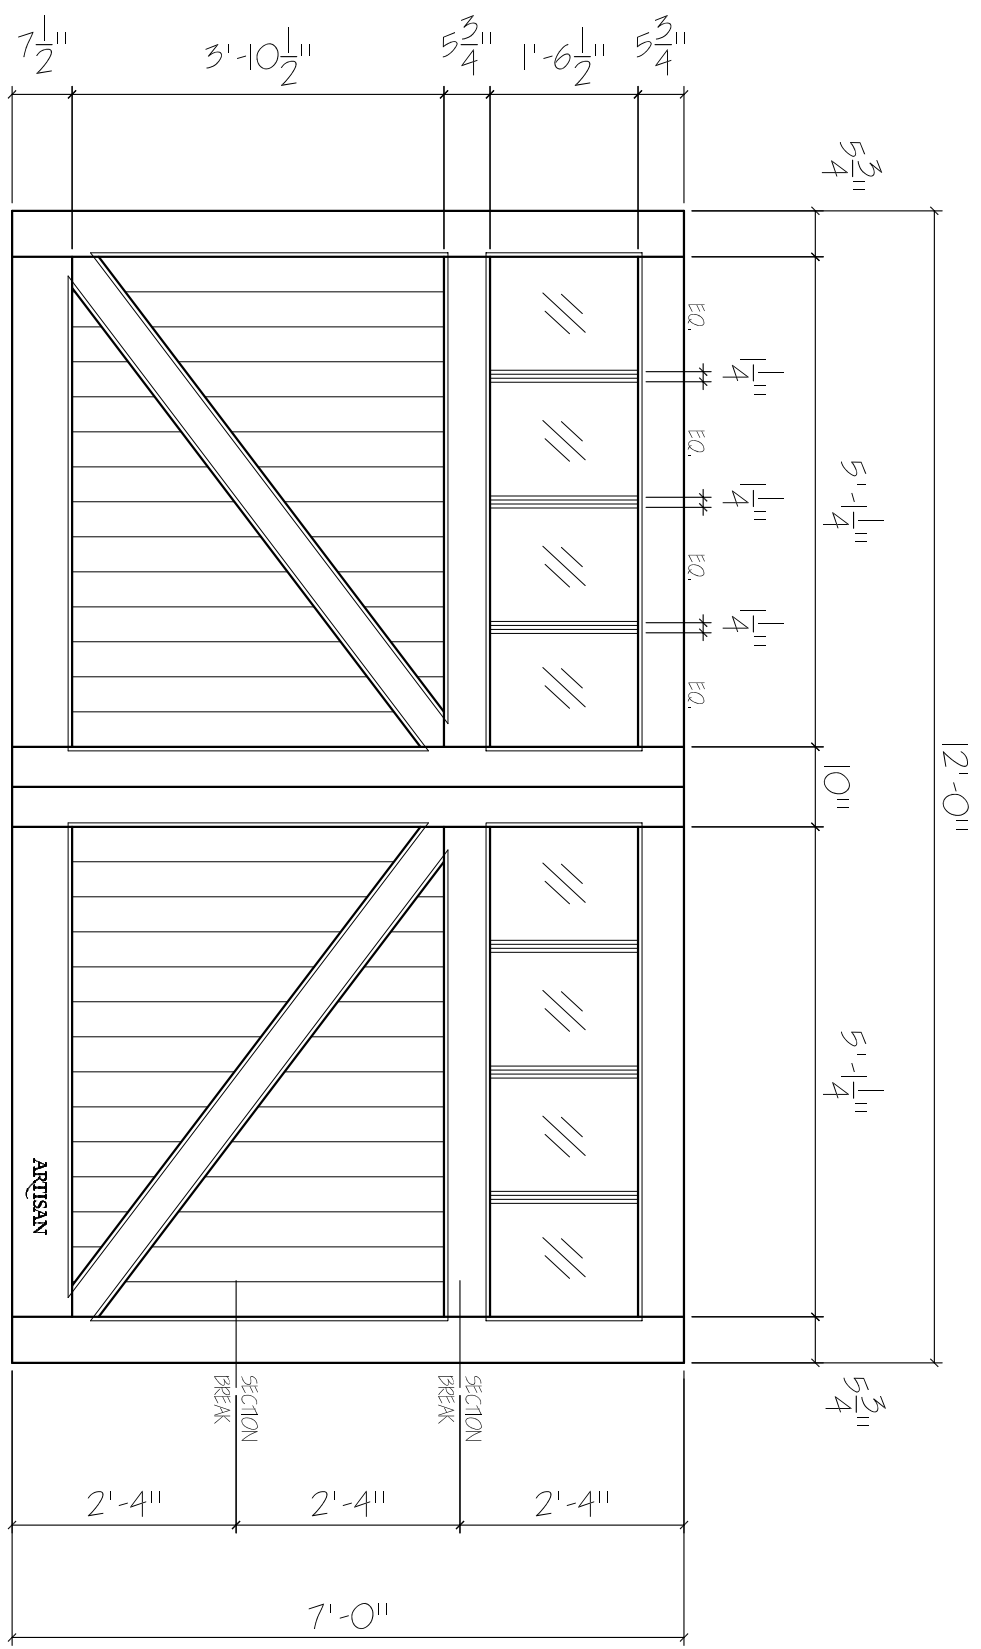

SY-SW-12x7-8L-ZB-2P
 FRONT ELEVATION, SYMPHONY
 SCALE: 1/2" = 1'-0"

SCALE: 1/4" = 1'-0"

01

ARTISAN
 CUSTOM DOORWORKS

975 Hemlock Rd., Morgantown, PA. 19543
 T - 888-913-9170 F - 888-913-9179

Dealer:	Drawing #:
Job Name:	Date:
Other:	Drawn By:
Approved By:	Ordered: