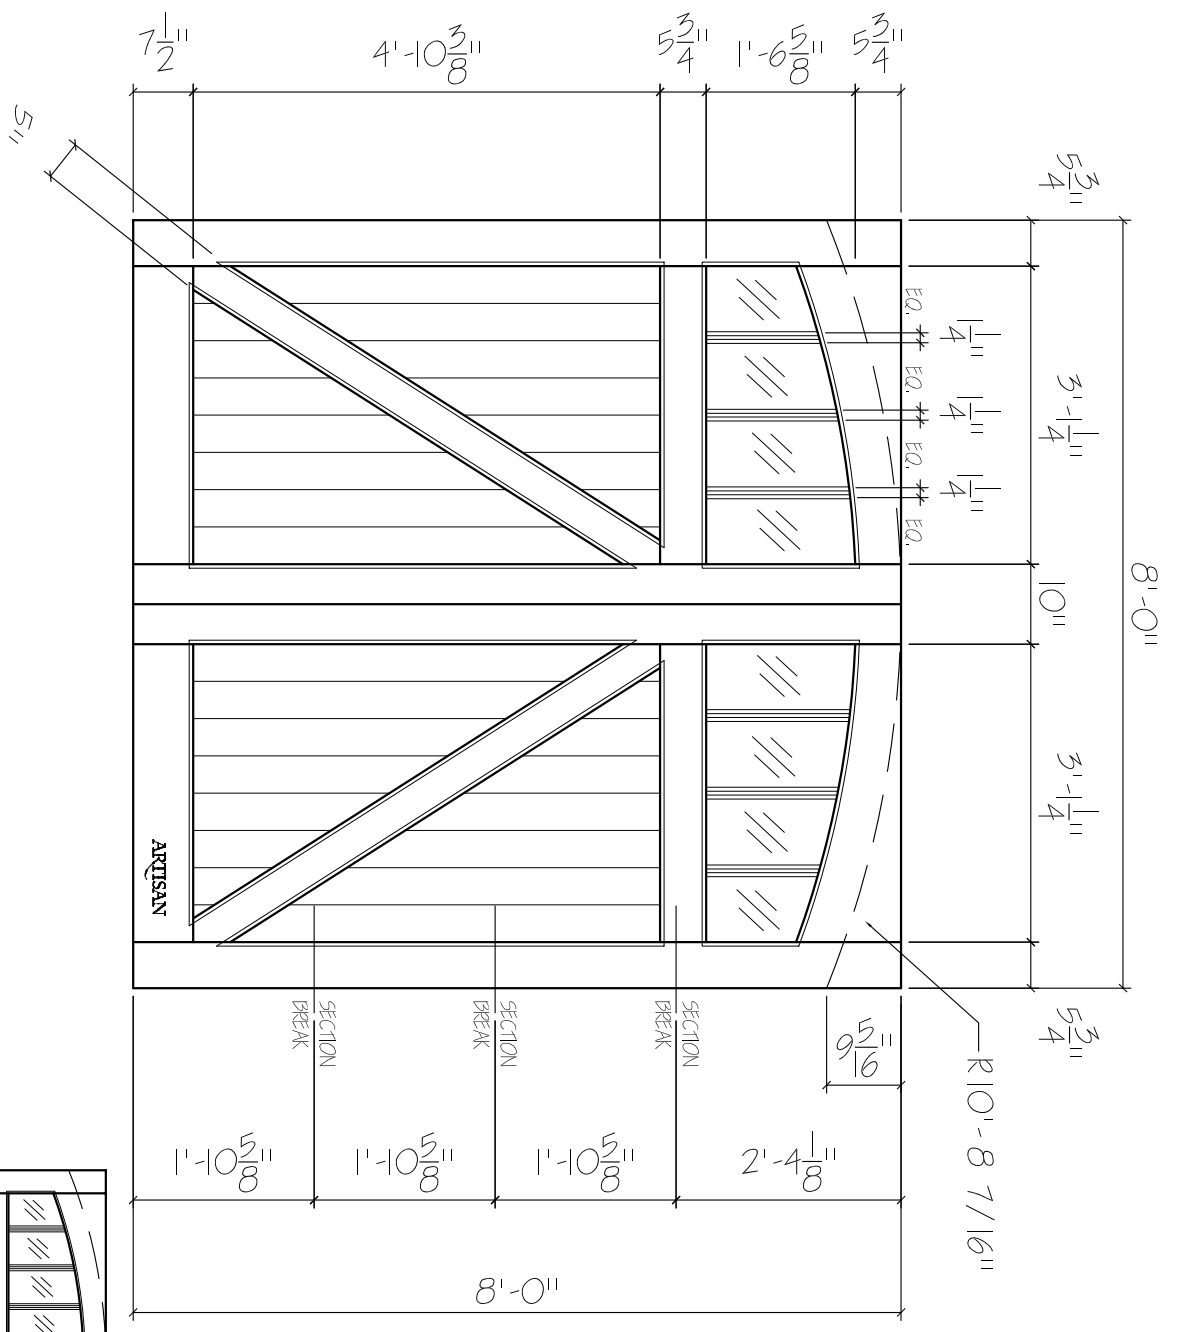

5Y-8x8-8L-AT-ZB-2P
 FRONT ELEVATION, SYMPHONY
 SCALE: 1/2" = 1'-0"

SCALE: 1/4" = 1'-0"

ARTISAN
 CUSTOM DOORWORKS
 975 Hemlock Rd., Morgantown, PA. 19543
 T - 888-913-9170 F - 888-913-9179

01

Dealer:	Drawing #:
Job Name:	Date :
Other:	Drawn By:
Approved By:	Ordered: